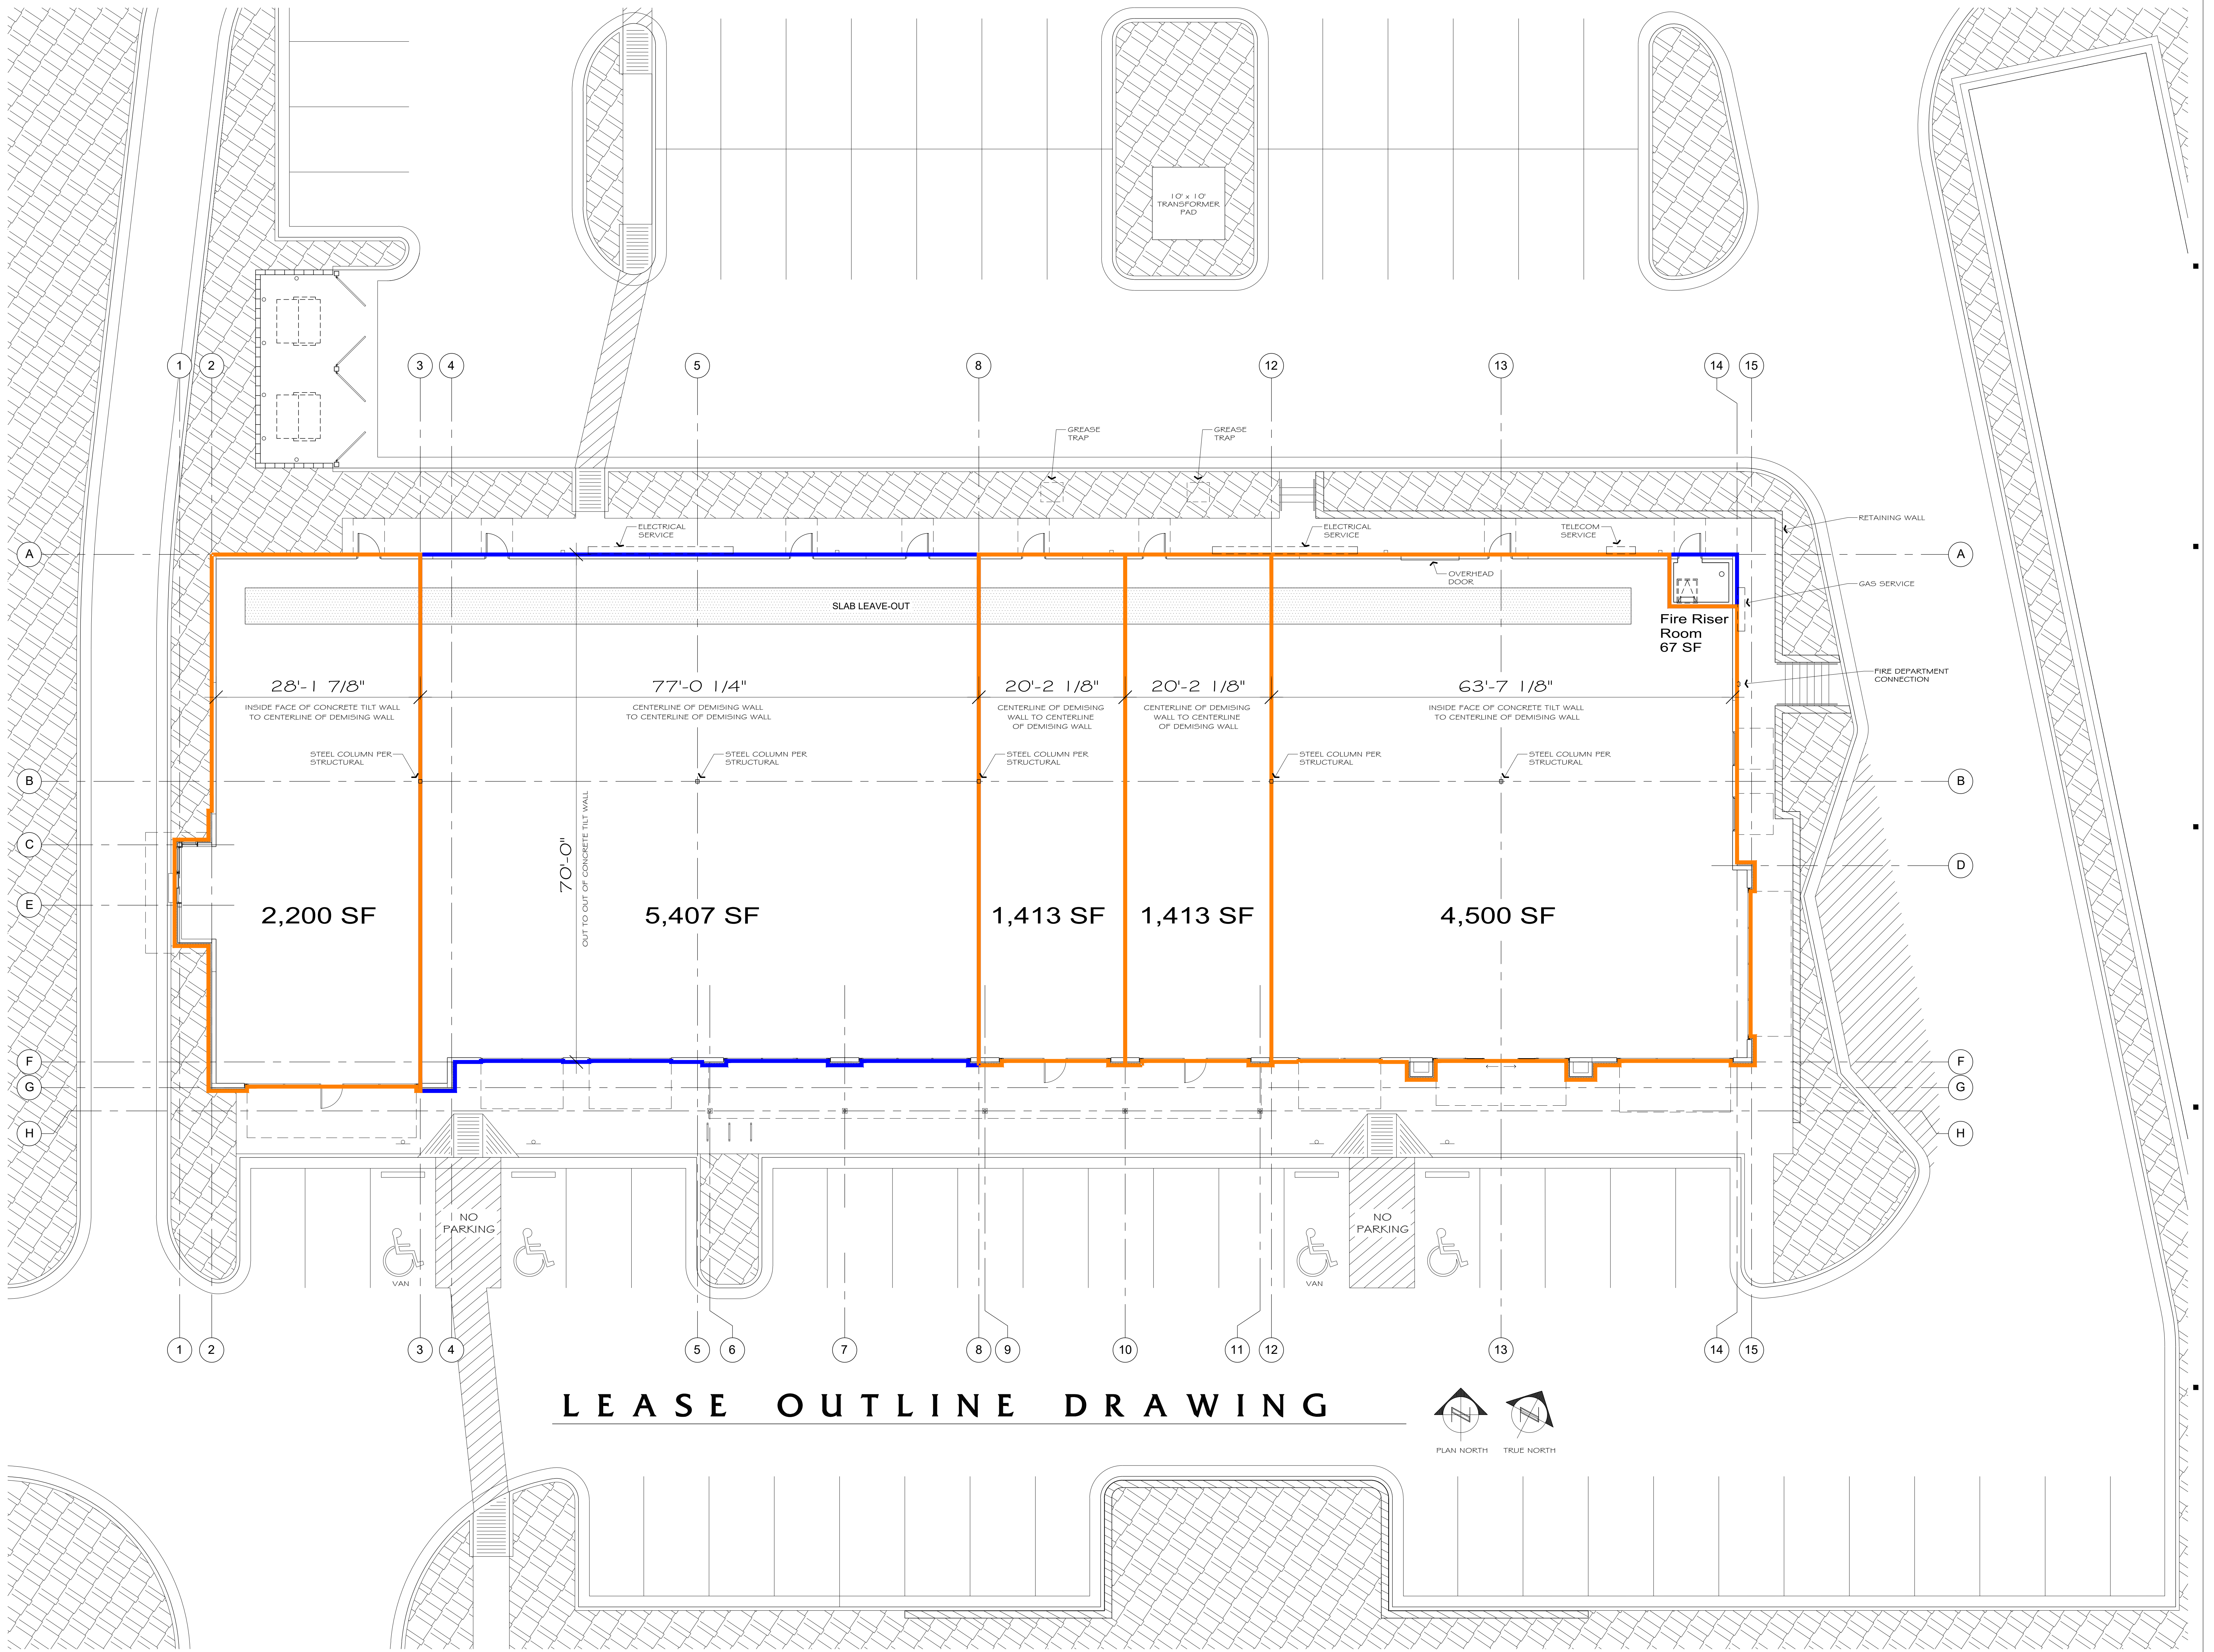

8045 MESA DR., #200  
AUSTIN, TEXAS  
78731  
(512) 476-0622

**THE CROSSING**  
RETAIL BUILDING LEANDER, TEXAS

PROJECT

**ENVIROPLAN**  
ARCHITECTS PLANNERS

REVISIONS

4.8.24  
DATE

LEASE  
EXHIBIT

**LEASE OUTLINE DRAWING**